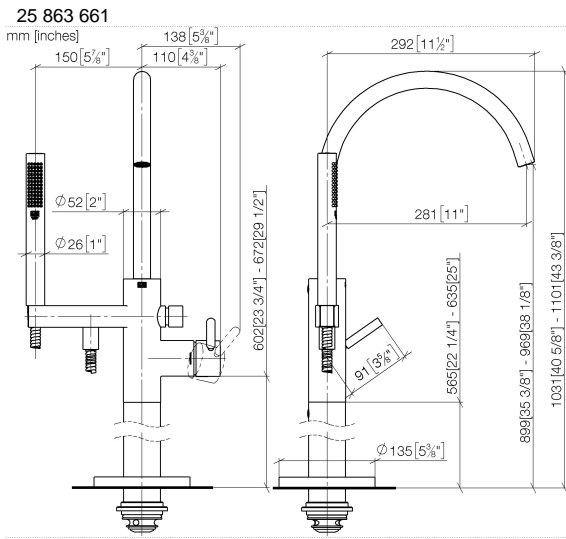

Single-lever bath mixer with stand pipe for free-standing assembly with hand shower set - Brushed Bronze

TARA

25 863 661

Fits: TARA, META

- spout: circular, air-enriched flow
- max. flow 19.5 l/min at 3 bar flow pressure
- Hand shower: COMPACT RAIN, max. flow rate 6.8 l/min (at 3 bar)
- bar-type hand shower with anti-scale system
- pivotable spout 360°
- 281mm projection
- wall bracket
- automatic bath/shower diverter
- total height 1031 - 1101 mm
- stand pipe height 565 - 635 mm
- height up to aerator 899 – 969 mm
- slide-on rosettes Ø 135 mm
- metal shower hose 1250mm with integrated anti-twist protection
- WRAS

Flow rate chart

Single-lever bath mixer with stand pipe for free-standing assembly with hand shower set - Brushed Bronze

TARA

25 863 661

Parts for other finishes can be found here: [Chrome](#)

Single-lever bath mixer with stand pipe for free-standing assembly with hand shower set - Brushed Bronze