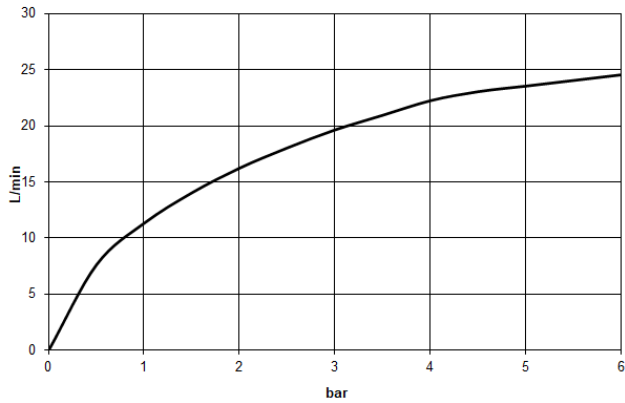

Flow rate chart