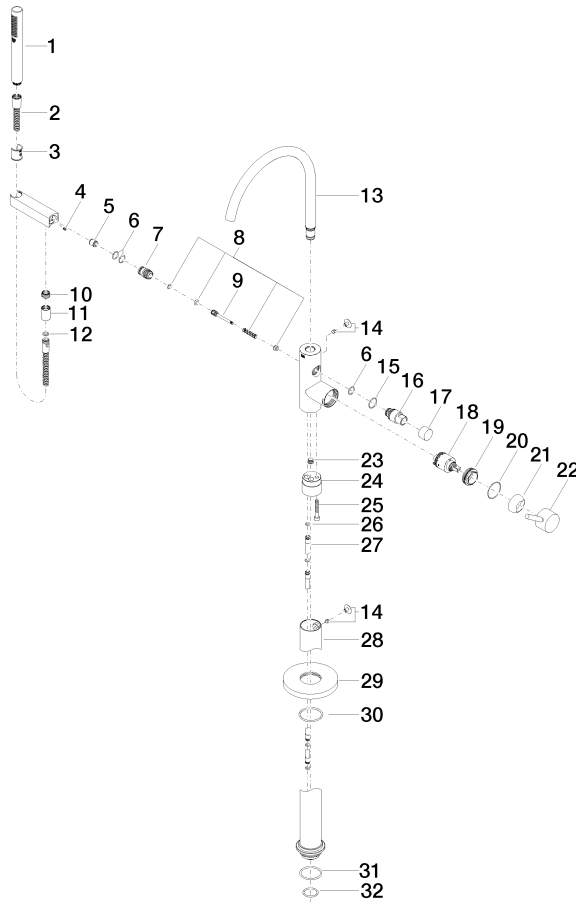

Single-lever bath mixer with stand pipe for free-standing assembly with hand shower set - Brushed Bronze

TARA

25 863 661

Parts for other finishes can be found here: [Chrome](#)

Single-lever bath mixer with stand pipe for free-standing assembly with hand shower set - Brushed Bronze

TARA

25 863 661

Spare parts list

No.	Item Number	Name	Quantity used	Delivery time
1	90 12 11 140 30-42	shower	1	30
2	90 30 02 072 00-42	hose	1	30
3	09 18 40 118 90	sleeve	1	2
4	09 31 11 058 90	pin	1	2
5	90 23 01 141 00 90	back-flow preventer	1	2
6	90 14 10 010 00 90	seal	3	2
7	09 24 03 153 20-42	nipple	1	-
Spare part can no longer be ordered, please order the replacement item				
8	90 16 02 023 00 90	spring	1	2
9	09 31 09 102 20-42	pull-rod	1	-
Spare part can no longer be ordered, please order the replacement item				
10	09 24 03 069 90	nipple	1	2
11	90 21 02 069 00-42	cover	1	30
12	90 14 20 026 00 90	seal	1	2
13	90 28 22 327 01-42	spout	1	30
14	04 31 20 036 00 90	plug	2	2
15	09 14 10 112 90	seal	1	2
16	09 21 34 081 20-42	nipple	1	60
17	09 20 88 002-42	handle	1	60
18	90 15 05 039 00 90	cartridge	1	2
19	09 24 04 298 90	nut	1	2
20	09 14 10 037 90	seal	1	2
21	09 28 30 036-42	cover	1	60
22	90 20 66 005 00-42	handle	1	30
23	04 31 20 039 11 90	plug	1	2
24	09 24 03 152 20-42	adaptor	1	-
Spare part can no longer be ordered, please order the replacement item				
25	09 30 30 111 90	screw	1	2
26	09 14 10 139 90	seal	2	2
27	04 28 22 025 00 90	connection	2	2
28	04 28 22 030 00-42	pipe	1	60
29	09 27 88 007-42	rosette	1	60
30	90 14 10 129 00 90	seal	1	2
31	09 14 10 084 90	seal	1	2
32	09 14 10 018 90	seal	1	2